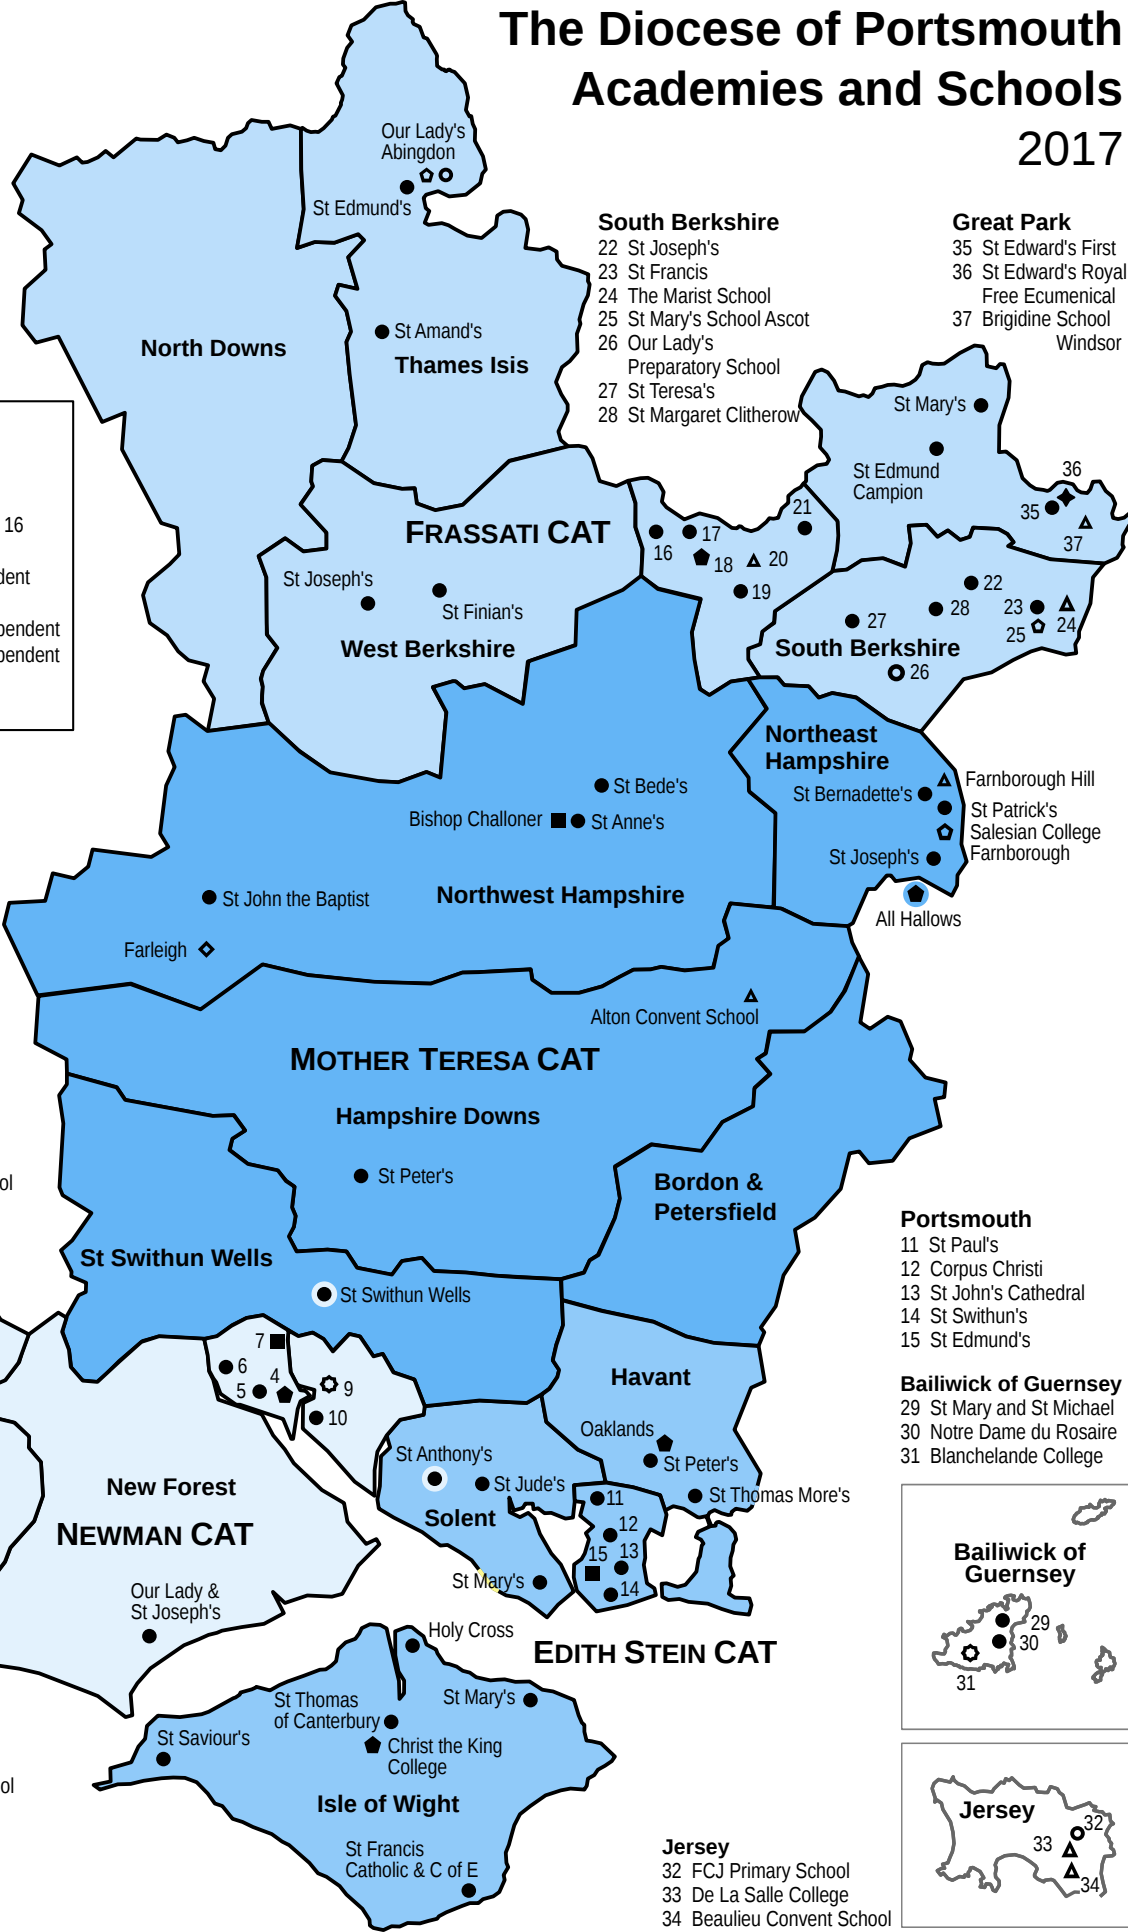

- Reading**
- 16 St Paul's
 - 17 English Martyrs'
 - 18 Bl Hugh Faringdon
 - 19 Christ the King
 - 20 St Joseph's College
 - 21 St Dominic Savio

- Southampton Central & West**
- 4 St Anne's
 - 5 Springhill
 - 6 Holy Family
 - 7 St George

- Southampton East**
- 9 St Mary's Independent School
 - 10 St Patrick's

- Avon Stour**
- 1 St Walburga's
 - 2 St Thomas Garnet's School
 - 3 Corpus Christi

- Bournemouth**
- 1 St Walburga's
 - 2 St Thomas Garnet's School
 - 3 Corpus Christi

- South Berkshire**
- 22 St Joseph's
 - 23 St Francis
 - 24 The Marist School
 - 25 St Mary's School Ascot
 - 26 Our Lady's Preparatory School
 - 27 St Teresa's
 - 28 St Margaret Clitherow

- Great Park**
- 35 St Edward's First
 - 36 St Edward's Royal Free Ecumenical
 - 37 Brigidine School Windsor

- Bailiwick of Guernsey**
- 29 St Mary and St Michael
 - 30 Notre Dame du Rosaire
 - 31 Blanchelande College

- Jersey**
- 32 FCJ Primary School
 - 33 De La Salle College
 - 34 Beaulieu Convent School